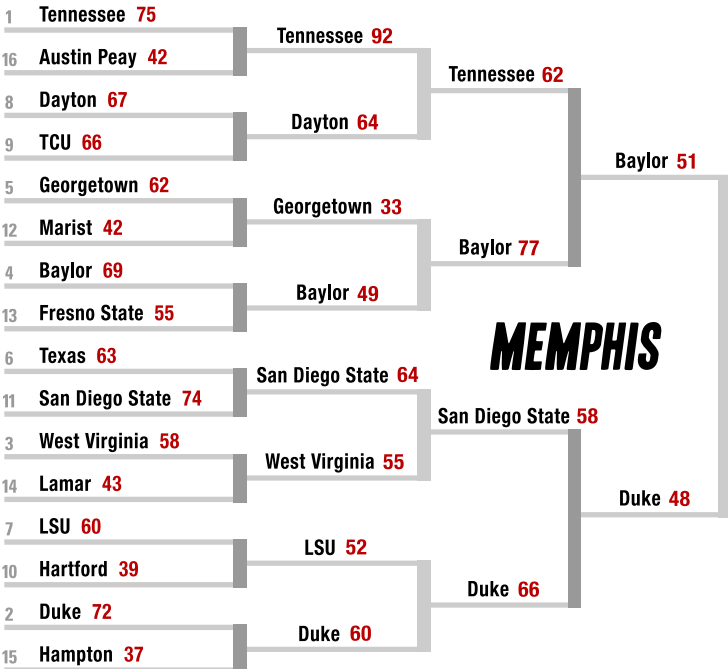

1ST ROUND	2ND RND	REGIONALS	SEMI-FINALS	FINALS	SEMI-FINALS	REGIONALS	2ND RND	1ST ROUND
-----------	---------	-----------	-------------	--------	-------------	-----------	---------	-----------

2010 NCAA WOMEN'S TOURNAMENT

NATIONAL CHAMPION
SAN ANTONIO- APRIL 6
Connecticut