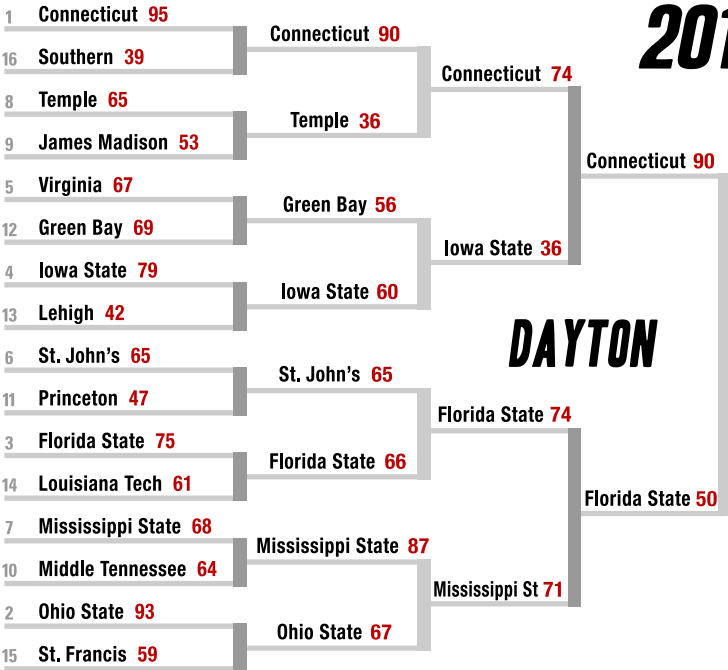

1ST ROUND	2ND RND	REGIONALS	SEMI-FINALS	FINALS	SEMI-FINALS	REGIONALS	2ND RND	1ST ROUND
-----------	---------	-----------	-------------	--------	-------------	-----------	---------	-----------

2010 NCAA WOMEN'S TOURNAMENT

NATIONAL CHAMPION
SAN ANTONIO- APRIL 6
Connecticut