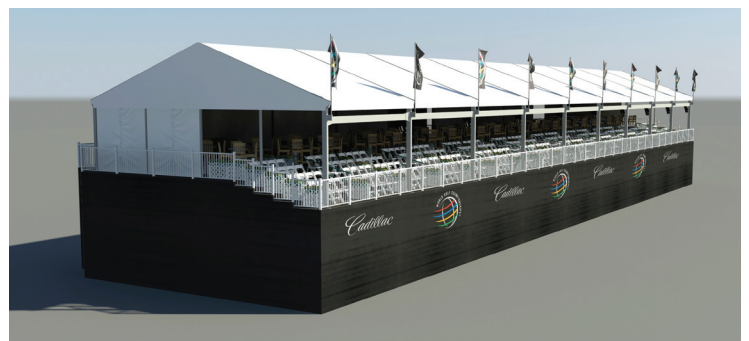

For more information contact Mike Zinga at mikezinga@pgatourhq.com or 425.463.9131

Payments by Purchaser Hereunder are not Tax Deductible as a Charitable Contribution. This Investment may Qualify for a 100% Deduction as an Entertainment Expense Incurred in Connection with a Charitable Sporting Event. Please Contact your Tax Advisor.