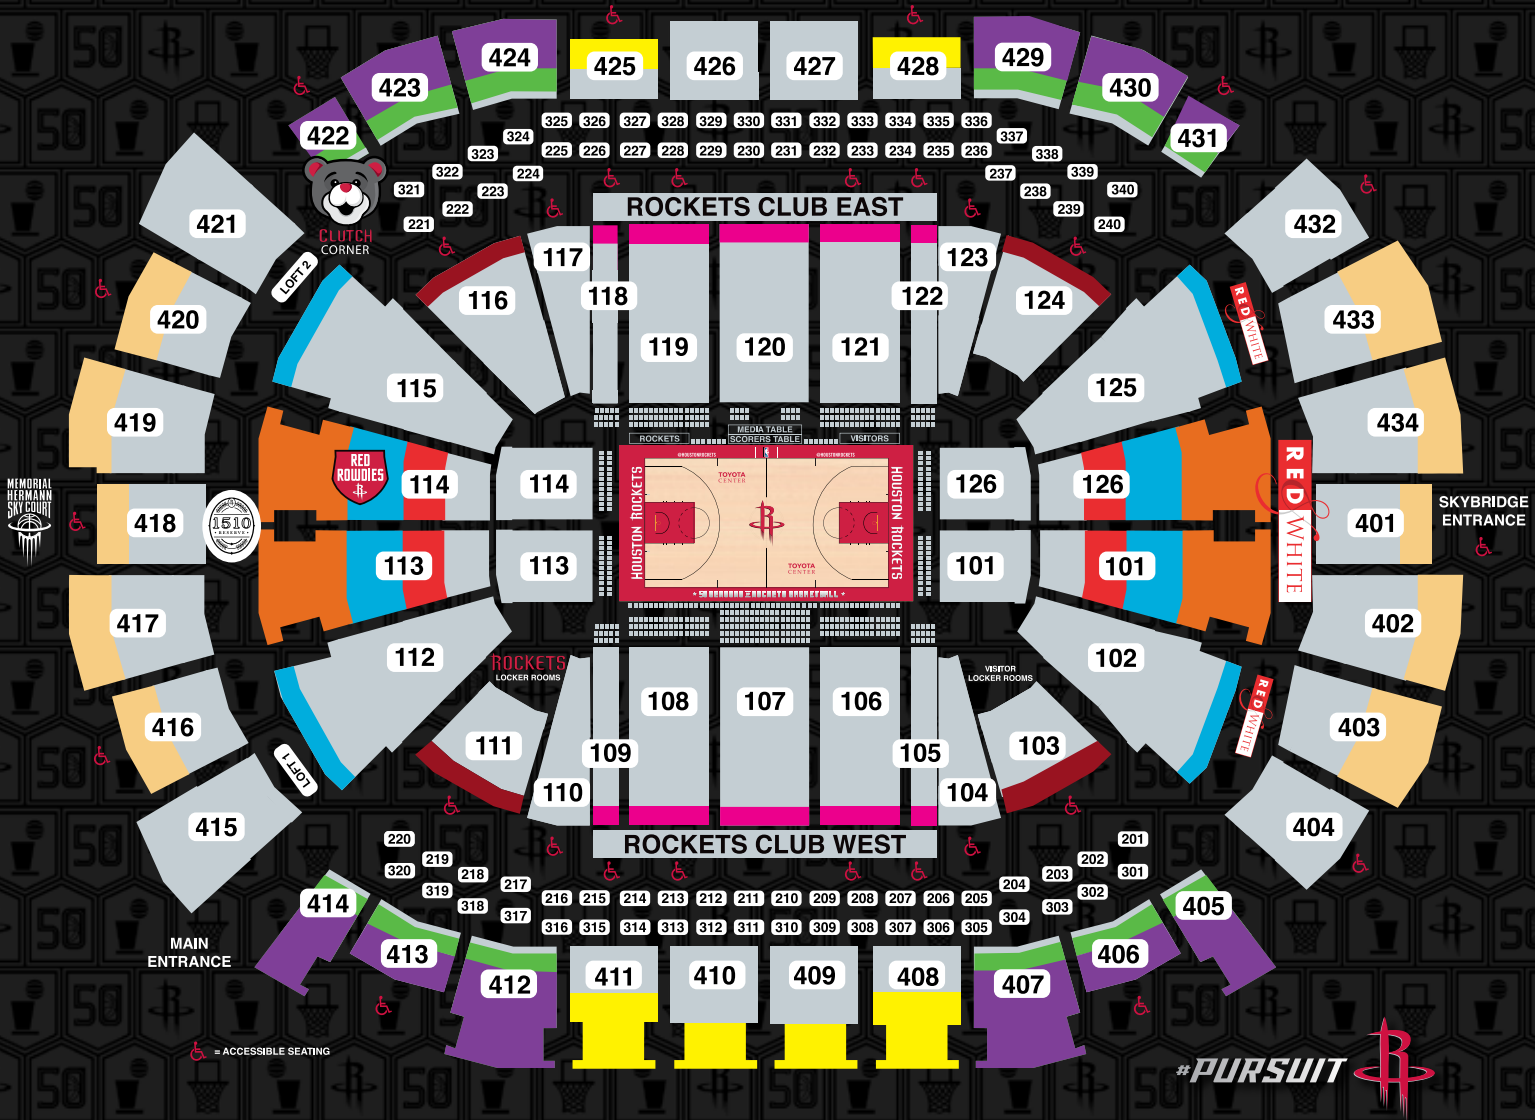

# GROUP SEATING

Pricing and game classes subject to change and based on availability.  
Additional seating locations may be available.

## UPPER BOWL

## LOWER BOWL

LOCATION	GOLD	SILVER	BRONZE
PRICES STARTING AT			
Upper Sideline	\$65	\$47	\$44
Upper Corner	\$49	\$33	\$33
Upper Corner	\$45	\$29	\$27
Upper Endzone	\$35	\$20	\$20

LOCATION	GOLD	SILVER	BRONZE
Club Seating	Please call 713.758.7298 or email <a href="mailto:groupstx@rocketball.com">groupstx@rocketball.com</a> for pricing & availability		
Lower Corner	\$140	\$95	\$84
Lower Endzone	\$95	\$69	\$69
Lower Endzone	\$89	\$59	\$59
Lower Endzone	\$79	\$55	\$49