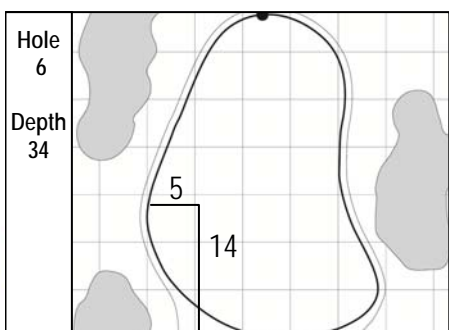

39th Ryder Cup
 Medinah Country Club • Course #3 • Medinah, Illinois
 Singles • Sunday, September 30, 2012

Gridlines are shown at 5 Yard Increments