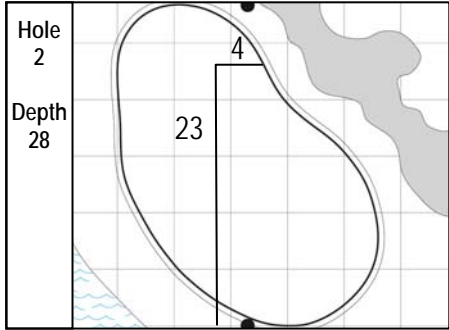

39th Ryder Cup
 Medinah Country Club • Course #3 • Medinah, Illinois
 Singles • Sunday, September 30, 2012

Gridlines are shown at 5 Yard Increments