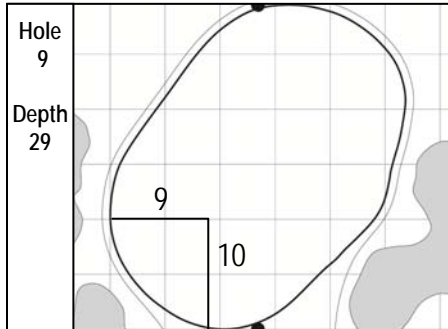

39th Ryder Cup
 Medinah Country Club • Course #3 • Medinah, Illinois
 Singles • Sunday, September 30, 2012

Gridlines are shown at 5 Yard Increments