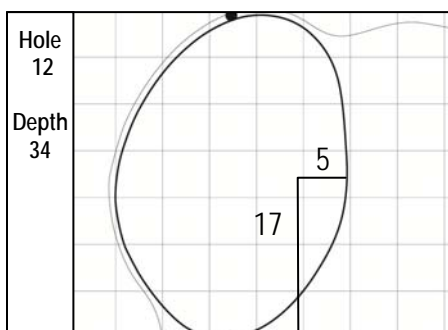

39th Ryder Cup
 Medinah Country Club • Course #3 • Medinah, Illinois
 Singles • Sunday, September 30, 2012

Gridlines are shown at 5 Yard Increments