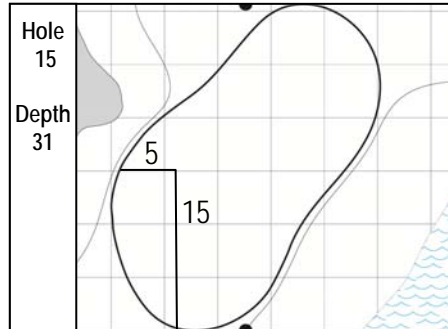

39th Ryder Cup
 Medinah Country Club • Course #3 • Medinah, Illinois
 Singles • Sunday, September 30, 2012

Gridlines are shown at 5 Yard Increments