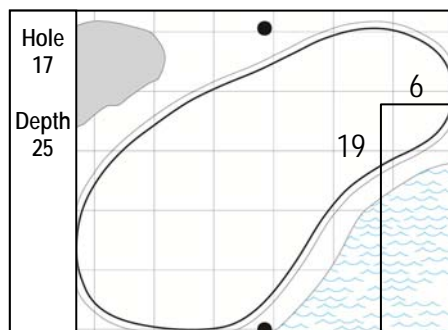

39th Ryder Cup
 Medinah Country Club • Course #3 • Medinah, Illinois
 Singles • Sunday, September 30, 2012

Gridlines are shown at 5 Yard Increments