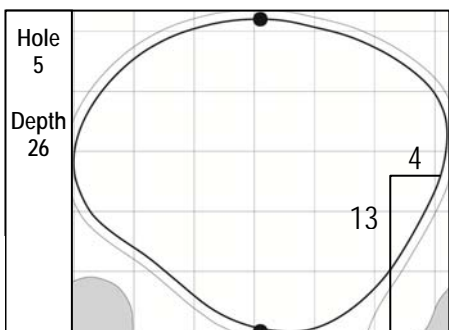

39th Ryder Cup
 Medinah Country Club • Course #3 • Medinah, Illinois
 Singles • Sunday, September 30, 2012

Gridlines are shown at 5 Yard Increments