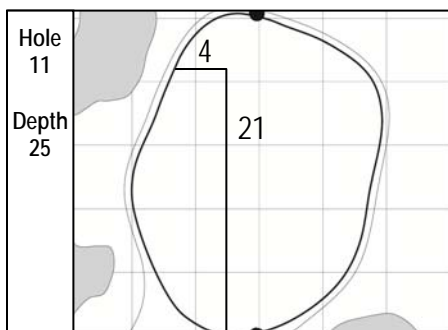

39th Ryder Cup
 Medinah Country Club • Course #3 • Medinah, Illinois
 Singles • Sunday, September 30, 2012

Gridlines are shown at 5 Yard Increments