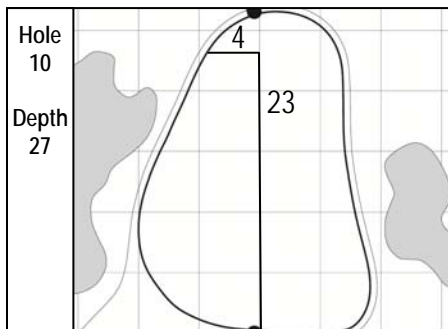

39th Ryder Cup
 Medinah Country Club • Course #3 • Medinah, Illinois
 Singles • Sunday, September 30, 2012

Gridlines are shown at 5 Yard Increments