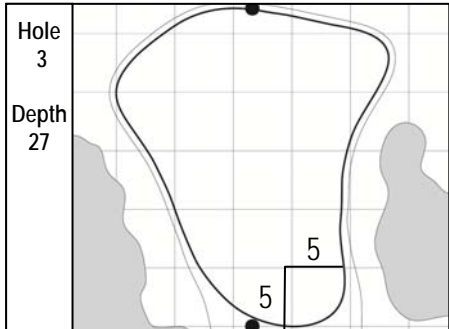

39th Ryder Cup
 Medinah Country Club • Course #3 • Medinah, Illinois
 Singles • Sunday, September 30, 2012

Gridlines are shown at 5 Yard Increments