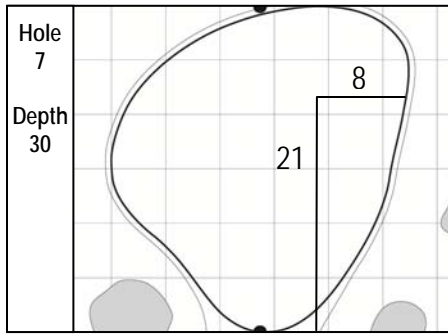

39th Ryder Cup
 Medinah Country Club • Course #3 • Medinah, Illinois
 Singles • Sunday, September 30, 2012

Gridlines are shown at 5 Yard Increments